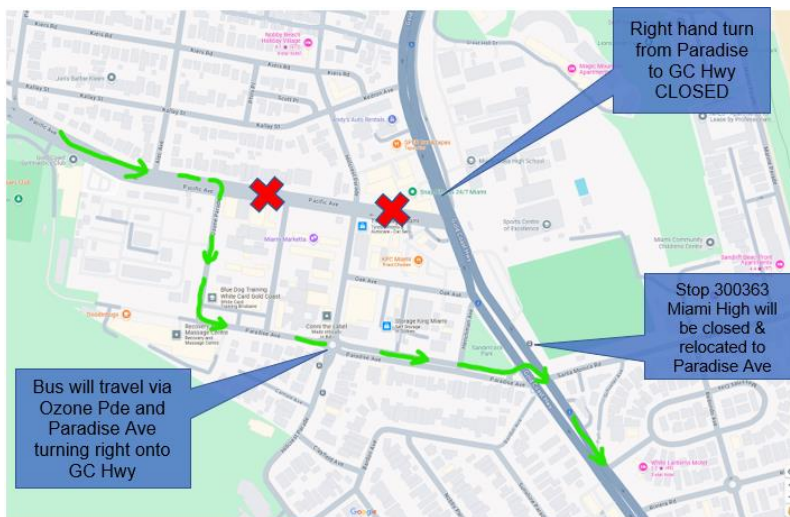

Temporary Change notification – First day of term onwards 2025 – until further notice.

School bus ## 3154 students from start of trip to Miami High stop 300366 only.

K/NET/C
moving people

What? School service 3154 route is temporarily changing from the first day of Term 1 for approx. 6 weeks. Stop 30366 relocated to Paradise Ave.

Why? Closure of right turn from Pacific Ave to GC Hwy & stop relocation.

When? From Tuesday 28th January 2025 for approx. 6 weeks.

Details Bus 3154 will follow a temporary diversion due to the right-hand turn closure from Pacific Ave onto GC Hwy. The temporary diversion will be in place for the start of 2025 year due to ongoing roadworks. This diversion will temporarily continue (approx. 6-10 weeks) until the turning lane re opens from Pacific Ave (R) Ozone, (L) Paradise, (R) Paradise (R) GC Hwy. Stop 300366 Miami High will be relocated to Paradise Ave near Henchman Ave.

Map

Find out more The revised timetable will be available on Translink's Journey Planner from 25th January 2025.

3154

School Service Operates via: (L) Markeri, (L) Sunshine, (R) Oceanic, (L) Oceanic (roundabout), (R) Sunshine, Pacific, (R) Ozone, (L) Paradise, (R) Gold Coast, (R) West Burleigh, Straight on Reedy Creek, (R) Marymount Catholic College.

Gold Coast Hwy at Surf Street	07:38
Sunshine Bvd near Markeri St	07:42
Oceanic Dr near Bowline Rd	07:45
Gold Coast Hwy at Third Avenue	07:57
Marymount College	08:05